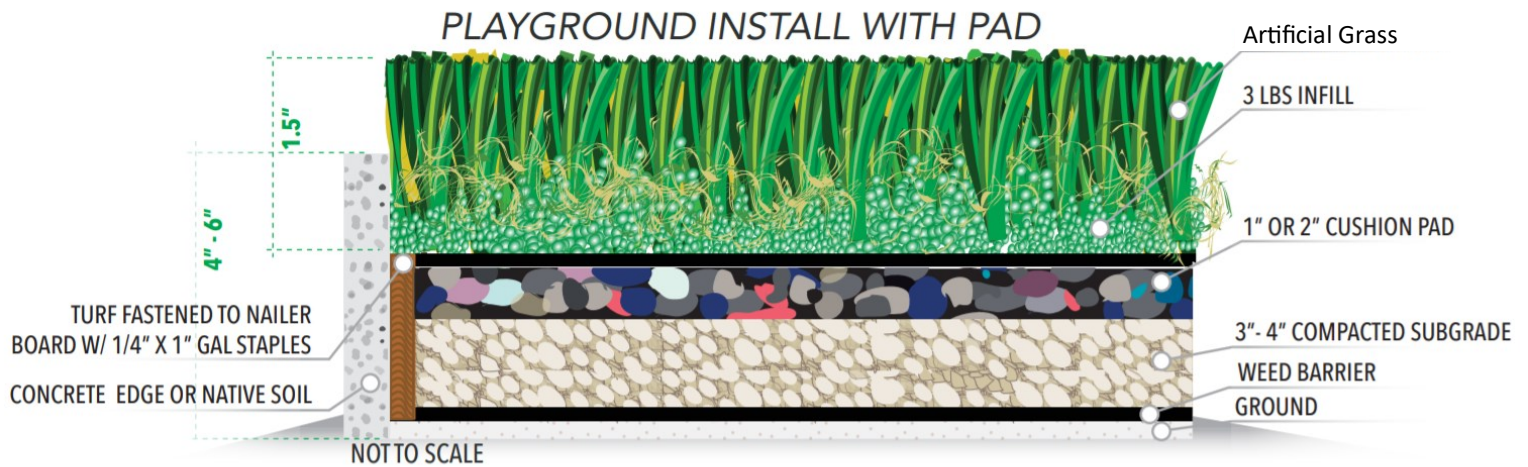

ARTIFICIAL GRASS OUTLET

(833) 464-8873 | 3115 Palisades Dr, Corona, CA 92880

1. INSTALLATION TO BE COMPLETED IN ACCORDANCE WITH MANUFACTURER'S SPECIFICATIONS.
2. DO NOT SCALE DRAWING
3. THIS DRAWING IS INTENDED FOR USE BY ARCHITECTS, ENGINEERS, CONTRACTORS, CONSULTANTS AND DESIGN PROFESSIONALS FOR PLANNING PURPOSES ONLY. THIS DRAWING MAY NOT BE USED FOR CONSTRUCTION.
4. ALL INFORMATION CONTAINED HEREIN WAS CURRENT AT THE TIME OF DEVELOPMENT BUT MUST BE REVIEWED AND APPROVED BY THE PRODUCT MANUFACTURER TO BE CONSIDERED ACCURATE.

15' WIDE LANDSCAPE APPLICATIONS

AGO Artificial Grass