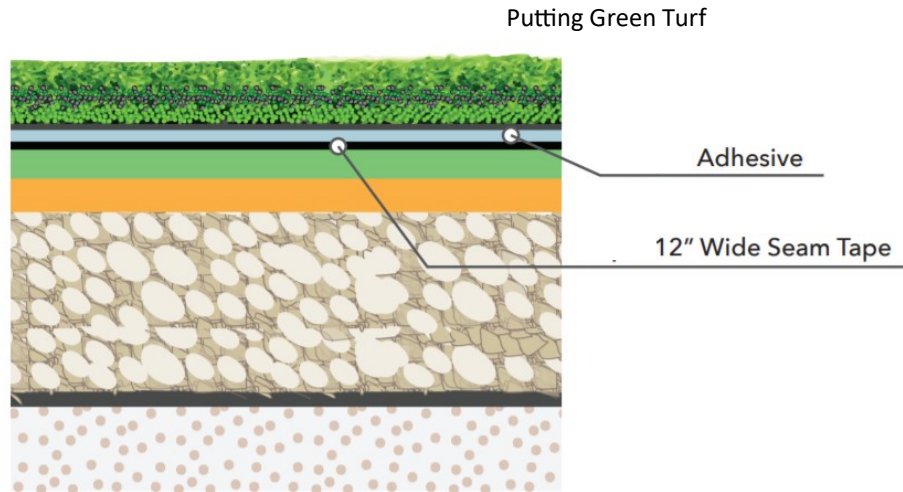

ARTIFICIAL GRASS OUTLET

(833) 464-8873 | 3115 Palisades Dr, Corona, CA 92880

Installation With Glue (in lieu of nailing)

1. INSTALLATION TO BE COMPLETED IN ACCORDANCE WITH MANUFACTURER'S SPECIFICATIONS.
2. DO NOT SCALE DRAWING
3. THIS DRAWING IS INTENDED FOR USE BY ARCHITECTS, ENGINEERS, CONTRACTORS, CONSULTANTS AND DESIGN PROFESSIONALS FOR PLANNING PURPOSES ONLY. THIS DRAWING MAY NOT BE USED FOR CONSTRUCTION.
4. ALL INFORMATION CONTAINED HEREIN WAS CURRENT AT THE TIME OF DEVELOPMENT BUT MUST BE REVIEWED AND APPROVED BY THE PRODUCT MANUFACTURER TO BE CONSIDERED ACCURATE.

15' WIDE LANDSCAPE APPLICATIONS

AGO Artificial Grass