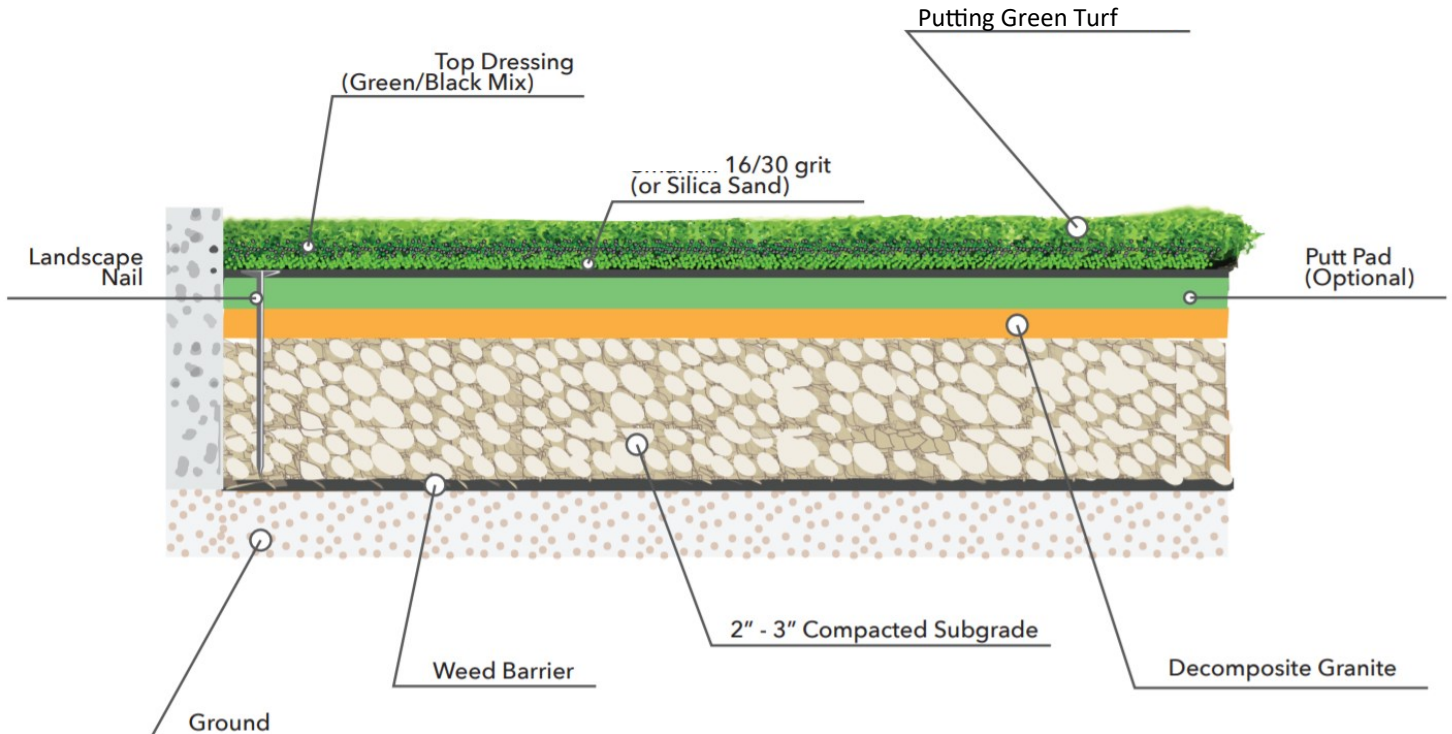

ARTIFICIAL GRASS OUTLET

(833) 464-8873 | 3115 Palisades Dr, Corona, CA 92880

Putting Green Installation With Traditional Base

1. INSTALLATION TO BE COMPLETED IN ACCORDANCE WITH MANUFACTURER'S SPECIFICATIONS.
2. DO NOT SCALE DRAWING
3. THIS DRAWING IS INTENDED FOR USE BY ARCHITECTS, ENGINEERS, CONTRACTORS, CONSULTANTS AND DESIGN PROFESSIONALS FOR PLANNING PURPOSES ONLY. THIS DRAWING MAY NOT BE USED FOR CONSTRUCTION.
4. ALL INFORMATION CONTAINED HEREIN WAS CURRENT AT THE TIME OF DEVELOPMENT BUT MUST BE REVIEWED AND APPROVED BY THE PRODUCT MANUFACTURER TO BE CONSIDERED ACCURATE.

15' WIDE LANDSCAPE APPLICATIONS

AGO Artificial Grass